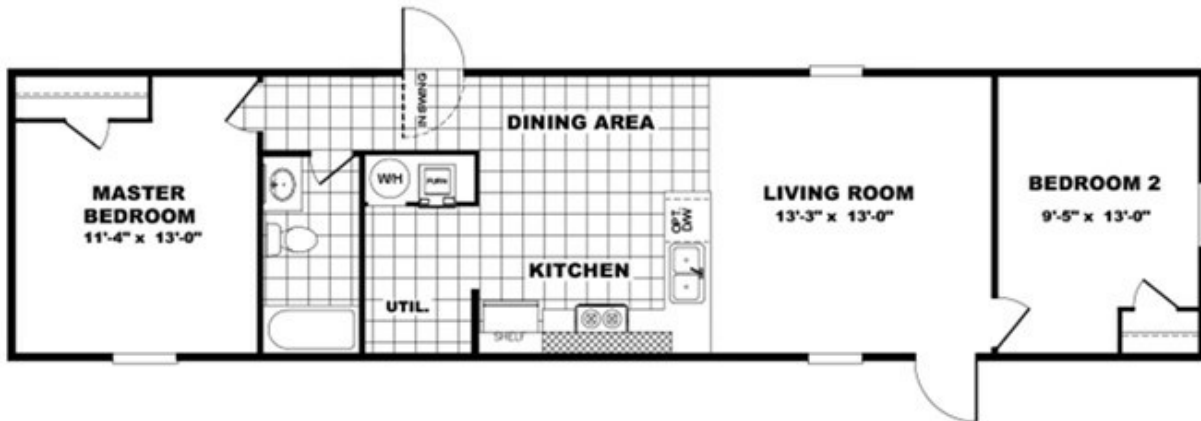

BLISS Model number: 42TRU14562AH

2 beds • 1 baths • 784 sq.ft. • 14' width • 56' depth

Our home building facilities invest in continuous product and process improvements. Plans, dimensions, features, materials, specifications and availability are subject to change without notice or obligation. Renderings and floor plans are representative likenesses of our homes and may differ from the actual homes. We invite you to tour a Home Center near you and inspect the highest value in quality housing available or call (205) 384-4159 to speak with a Home Consultant. Copyright 2017, CMH. All rights reserved.